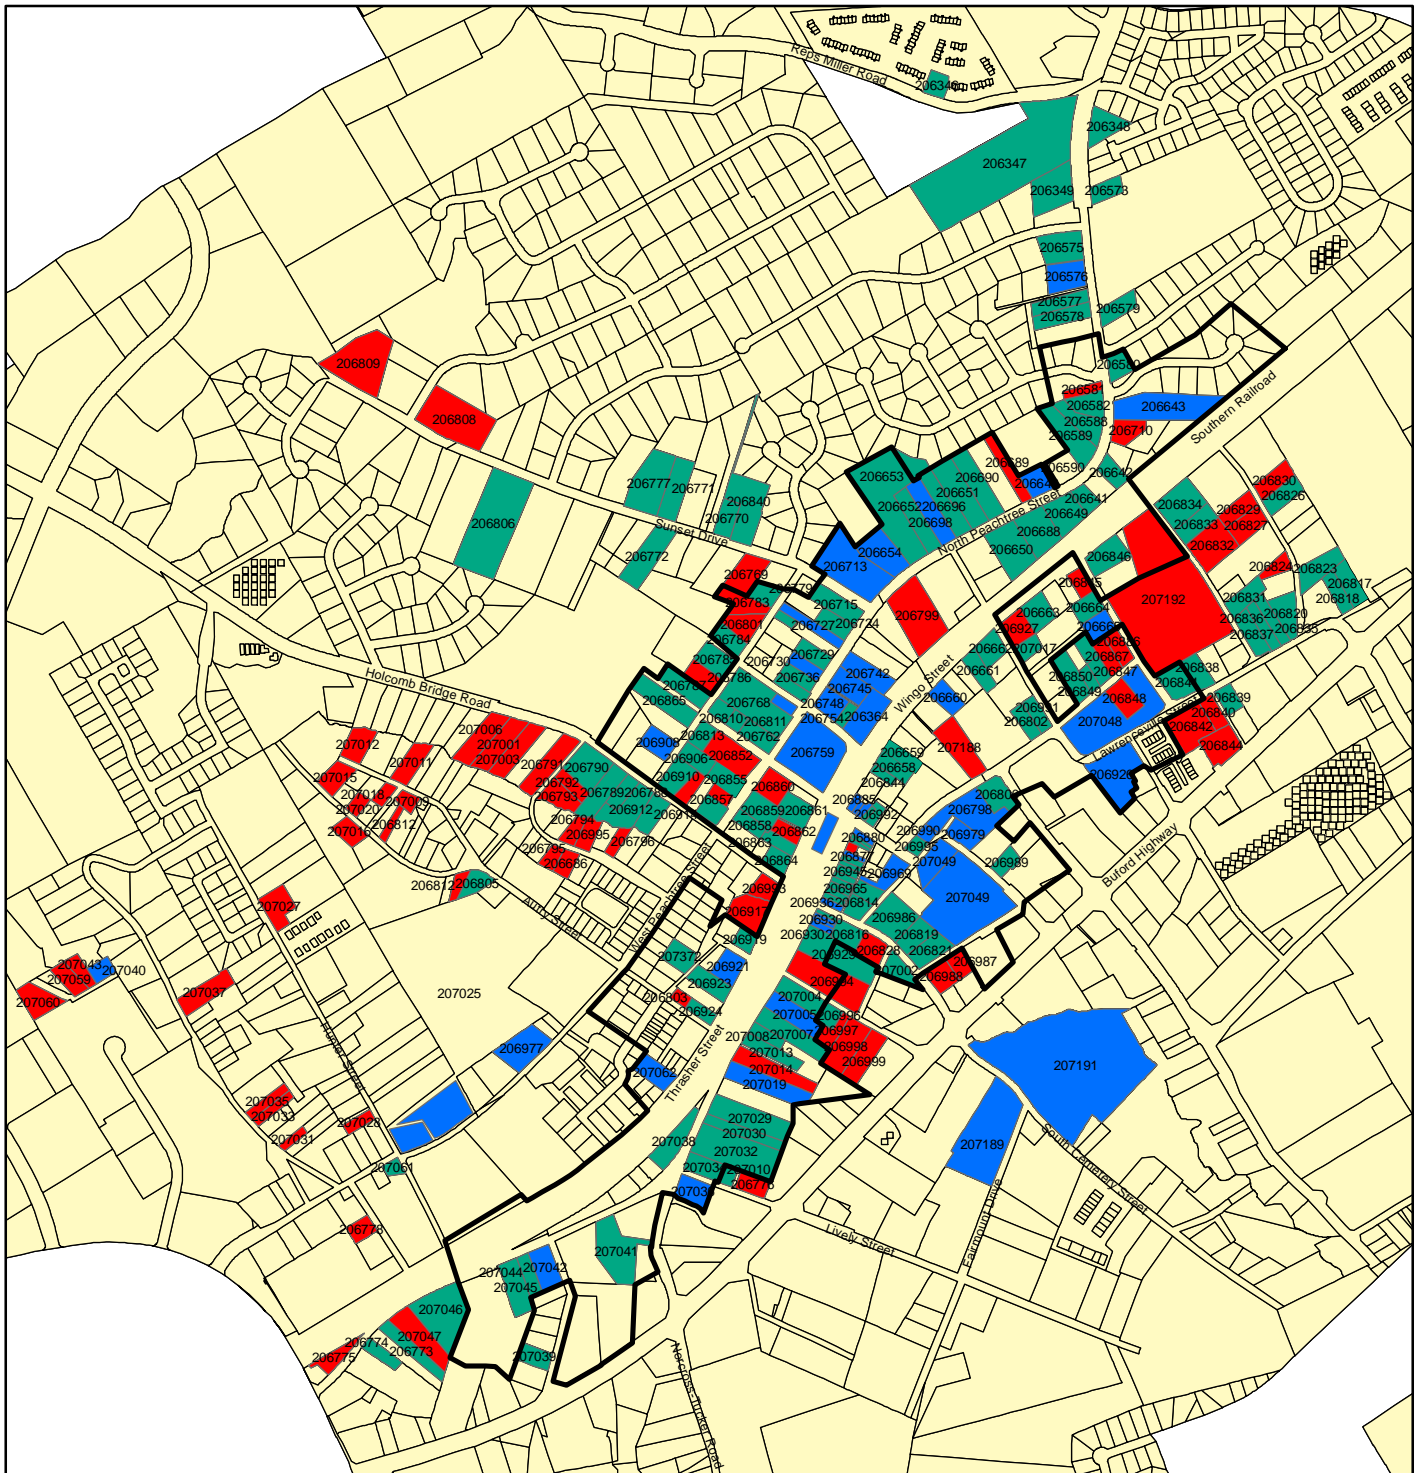

Norcross Historic Resources Survey Map

Legend

-  Historic District
-  Norcross
-  207191 Tier One
-  207372 Tier Two
-  207192 Tier Three

FOR OFFICIAL USE ONLY
NOT FOR PUBLIC RELEASE